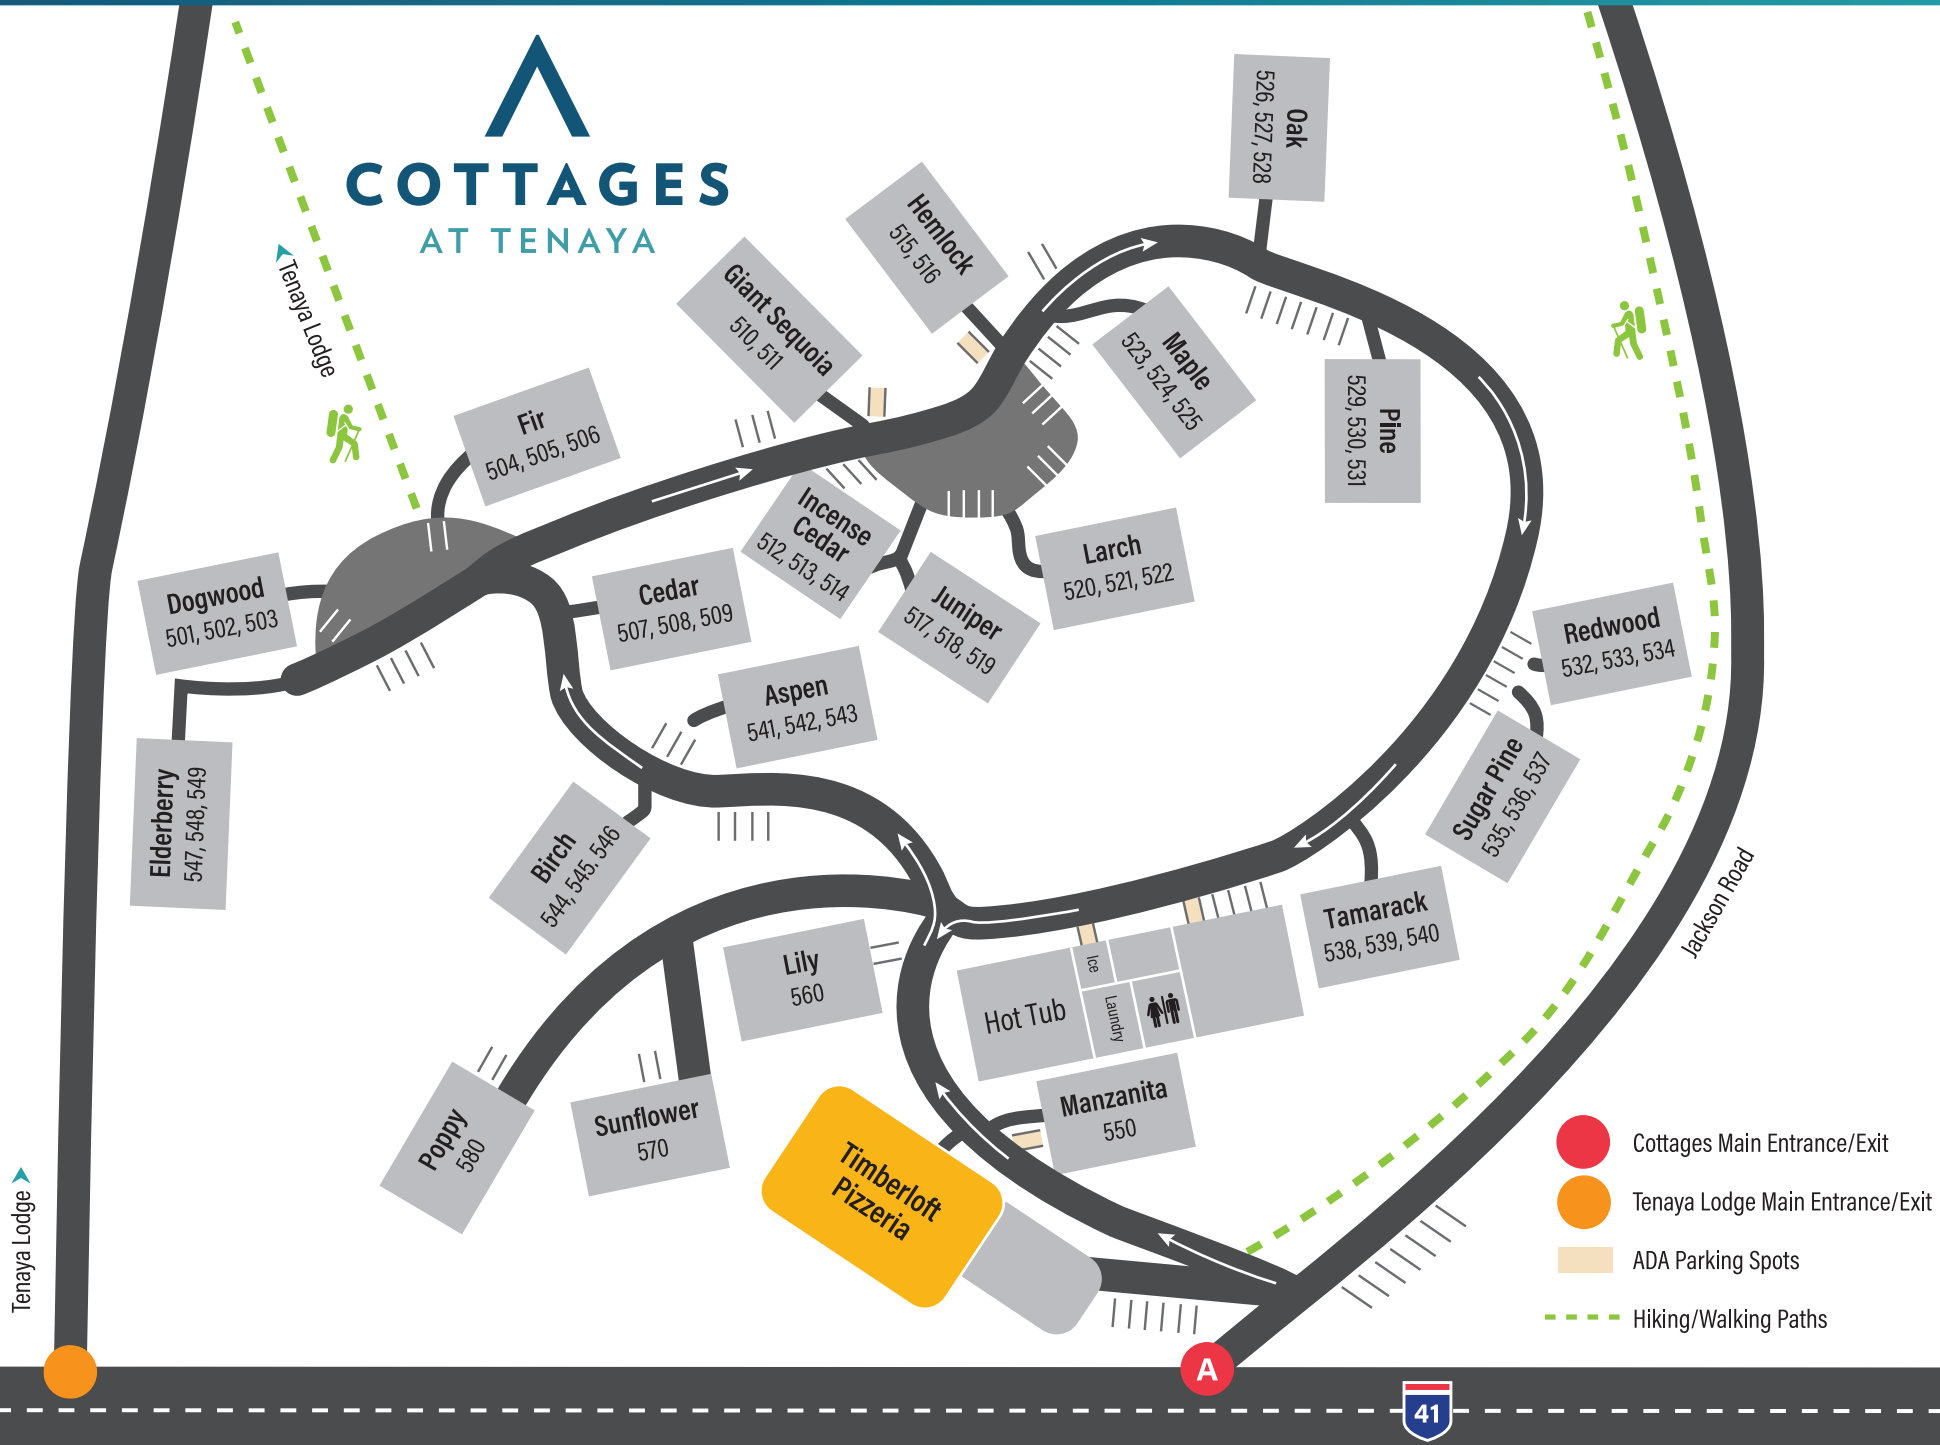

COTTAGES AT TENAYA

← Tenaya Lodge (0.5 miles) / Yosemite National Park (2.8 miles)

Oakhurst (13.3 miles) →