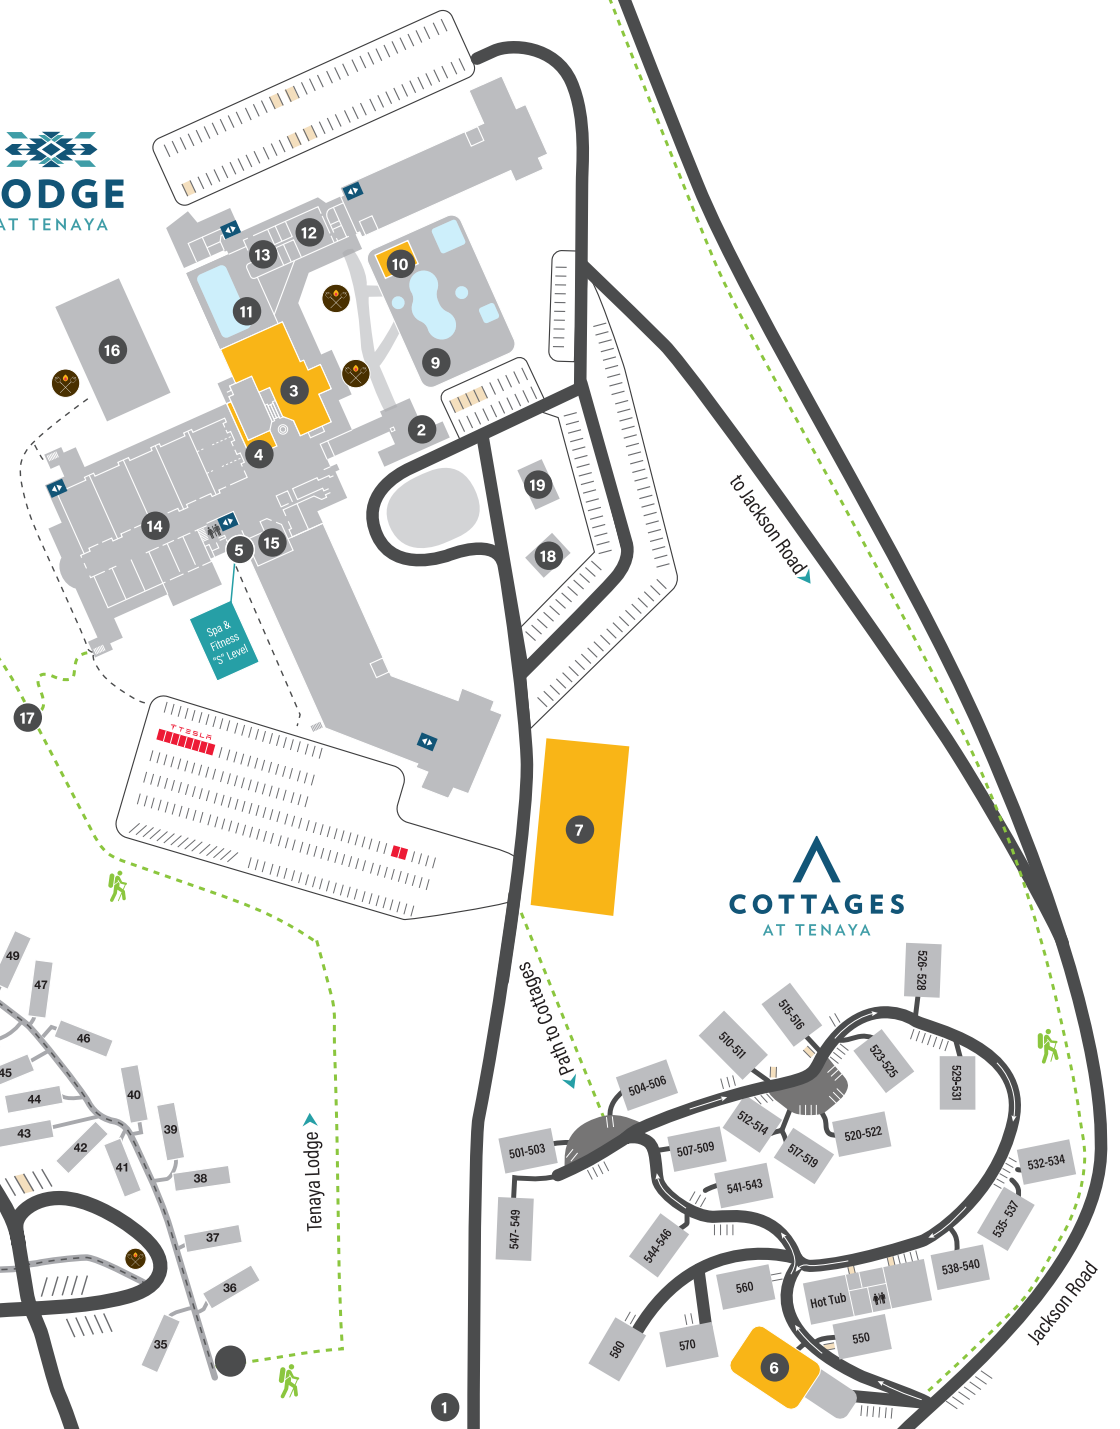

TENAYA

AT YOSEMITE

- | | |
|----------------------------------|--|
| 1 Tenaya Lodge Main Entrance | 13 Game Room |
| 2 Porte Cochere / Lobby Entrance | 14 Conference Space |
| 3 Jackalope's Restaurant | 15 Gift Shop |
| 4 Parkside Deli | 16 Pavilion / Ice Rink (Seasonal) |
| 5 Elevator to Spa & Fitness | 17 Archery |
| 6 Timberloft Pizza | 18 Rock Wall |
| 7 Gold Rush BBQ | 19 Bikes & E-Bikes |
| 8 Explorer Clubhouse |  Firepit |
| 9 Outdoor Pool & Hot Tubs |  Elevator |
| 10 Barefoot Bar |  Walking Paths |
| 11 Indoor Pool & Hot Tub |  Dining |
| 12 Pool Locker Rooms |  Electric Charging Stations |

Explorer Trail 

Big Creek

Rainbow Pond