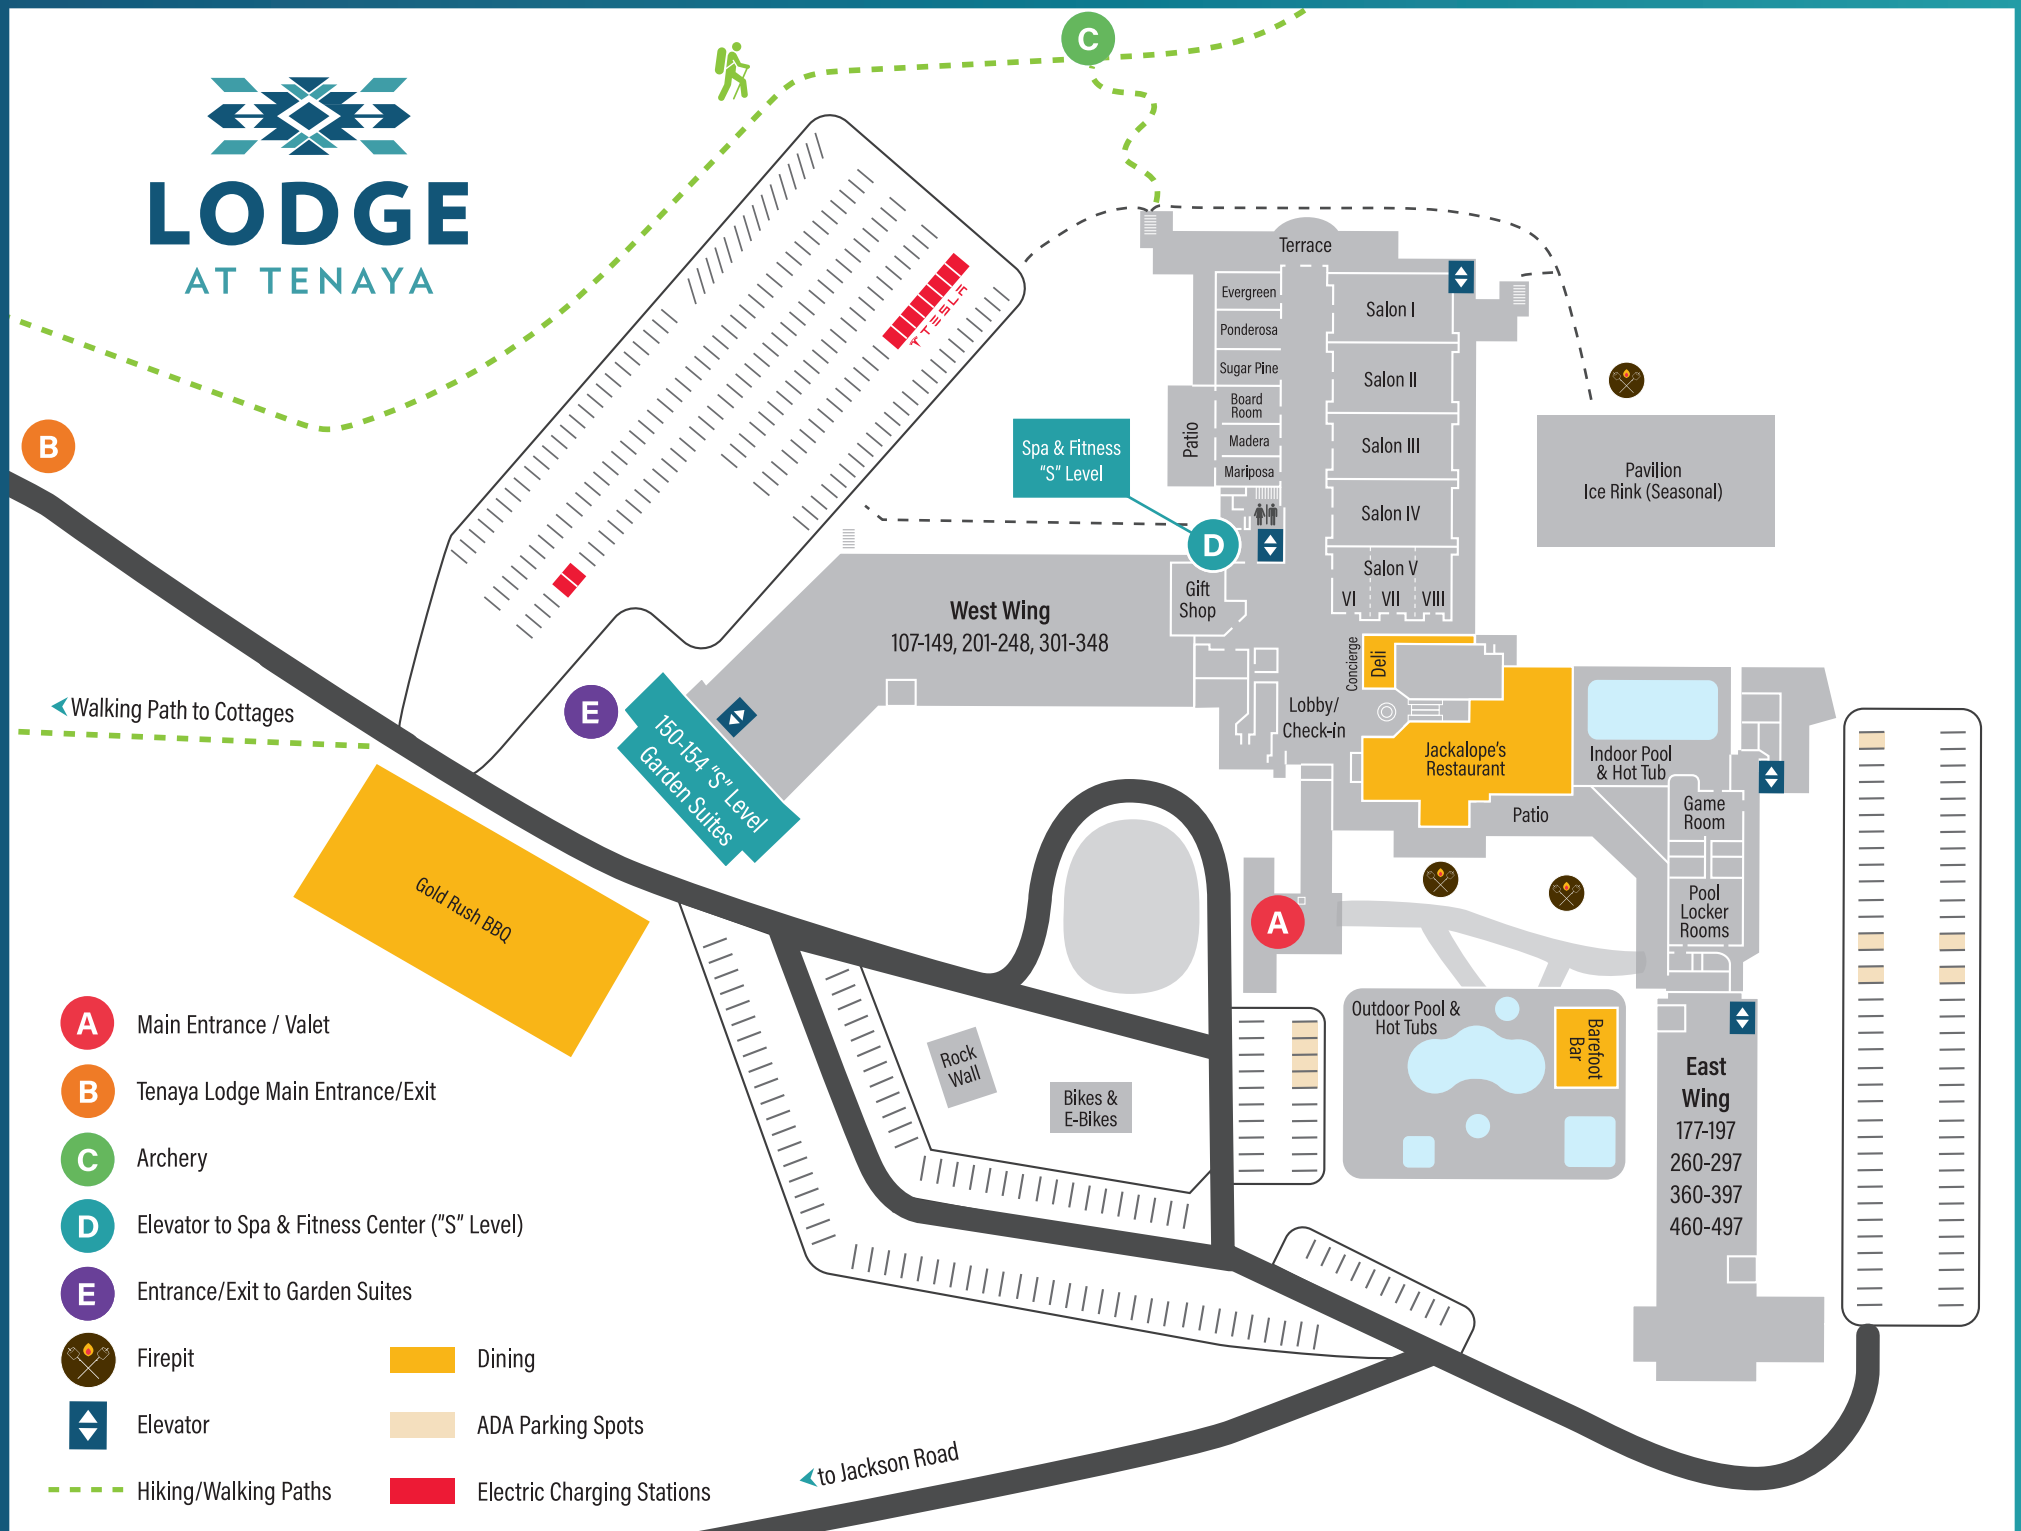

# LODGE AT TENAYA

- A** Main Entrance / Valet
- B** Tenaya Lodge Main Entrance/Exit
- C** Archery
- D** Elevator to Spa & Fitness Center ("S" Level)
- E** Entrance/Exit to Garden Suites

- Firepit
- Dining
- Elevator
- ADA Parking Spots
- Hiking/Walking Paths
- Electric Charging Stations

← to Jackson Road